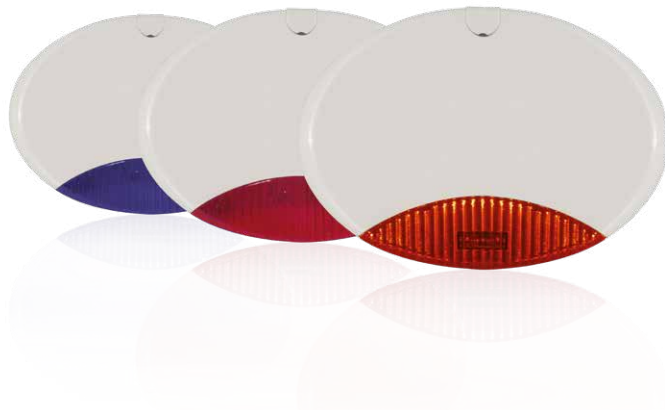

OUTDOOR SIRENS

Iside

EN 50131-4 / GRADE 2

Order codes:

ISIDE 130: white cover, orange light

ISIDE 130-WR: white cover, red light

ISIDE 130-WB: white cover, blue light

ISIDE 140: white cover, orange light

ISIDE 140-WR: white cover, red light

ISIDE 140-WB: white cover, blue light

ISIDE 140/24V: red cover, red light

ISIDE 140/24V-RO: red cover, orange light

ISIDE 140/24V-RB: red cover, blue light

- * Piezoelectric technology
- * Polycarbonate case
- * Self powered siren
- * The flat surface permits a simple and visible siren customization

Available Case colours: white / red

Available Flash colours: orange / blue / red

Dimensions: W 320, H 220, D 55 mm

	Iside 130	Iside 140	Iside 140/24V
EN 50131 - 4 / GRADE 2	-	YES	-
SOUND POWER	100 dB at 1mt / 85 dB at 3mt		
BATTERY CHECK	-	YES	YES
LAMP CHECK	-	YES	YES
WATCHDOG'S LED	YES	YES	YES
SYSTEM STATUS VISUALIZATION	-	YES	YES
SYSTEM STATUS SOUND SIGNALLING	-	YES	YES
ALARM'S MEMORY	-	YES	YES
SEPARATED TRIGGERS	-	YES	YES
ANTI-OPENING TAMPER	YES	YES	YES
BACK TAMPER	YES	YES	YES
PROTECTION CLASS	IP 54	IP 54	IP 54
POWER SUPPLY	13.8 Vdc	13.8 Vdc	24 V