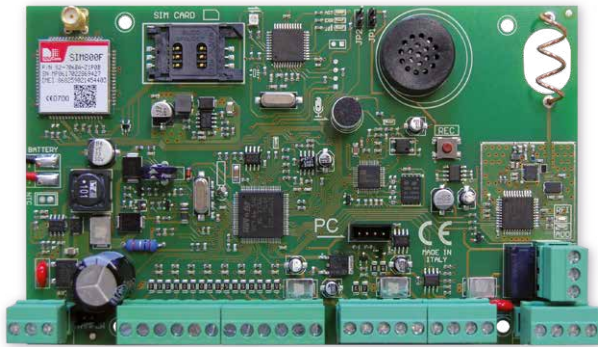

X64

X64V WITH VIDEO VERIFICATION

Two-way wireless system

Voice support 

Radio range 1 km

BUS line (4 wires) RS485

- **64** wireless / wired zones
- **56** programmable wireless devices on board
- **56** programmable wireless devices with second wireless expansion
- **GPRS** or **3G** modules on board
- **868 MHz** or **916 MHz** frequency

CMS multiformat

Clamps removable

iOS/Android APP
AMCPlus

iOS/Android APP
AMCPlus+
VIDEO VERIFICATION

Settable by PC

VeoSystem
VIDEO VERIFICATION

Technical Features	X64	X64 V
WIRED ZONES ON BOARD	8	
WIRELESS DEVICES ON BOARD	32 devices, 20 remote controls, 4 sirens	
WIRELESS / WIRED ZONES	64 (for wired zones with expansions or keypads)	
OUTPUTS	2 on board expandable to 14 (with expansions or keypads)	
USER CODE	64	
AREAS	8	
GROUPS	4	
KEYPADS	8	
TAG READER	8	
LOG EVENTS	1000	
PHONE NUMBERS	8 for SMS and private calls + 8 for CMS	
CARRIERS	GPRS / 3G	
REMOTE MANAGEMENT GPRS/3G	by App (iOS - Android)	
REMOTE PROGRAMMING GPRS/3G	by PC software	
MULTI-USER MANAGEMENT VIA APP	-	YES
VIDEO VERIFICATION	-	YES
TIMERS	8 per day week	

The **X64 / X64 V** is security control panel for building protection; hybrid system (wired and wireless input). The control panel has **audio support on board** and it's equipped of 8 wired zones on board expandable to 64 with expansion module KX-in.

The control panel has an integrated radio receiver on which it is possible to program 32 wireless devices, 20 remote controls and 4 wireless sirens.

The control panel support 64 wireless devices.

X64 / X64 V is able to notify one or more situations of ALARM, ROBBERY, TAMPERING and TROUBLE with different carriers: