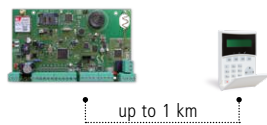

X64

X64V WITH VIDEO VERIFICATION

Two-way wireless system

Voice support 

Radio range 1 km

BUS line (4 wires) RS485

- **64** wireless / wired zones
- **56** programmable wireless devices on board
- **56** programmable wireless devices with second wireless expansion
- **GPRS** or **3G** modules on board
- **868 MHz** or **916 MHz** frequency

CMS multiformat

Clamps removable

iOS/Android APP
AMCPlus

iOS/Android APP
AMCPlus+
VIDEO VERIFICATION

Settable by PC

VeoSystem
VIDEO VERIFICATION

Technical Features	X64	X64 V
WIRED ZONES ON BOARD	8	
WIRELESS DEVICES ON BOARD	32 devices, 20 remote controls, 4 sirens	
WIRELESS / WIRED ZONES	64 (for wired zones with expansions or keypads)	
OUTPUTS	2 on board expandable to 14 (with expansions or keypads)	
USER CODE	64	
AREAS	8	
GROUPS	4	
KEYPADS	8	
TAG READER	8	
LOG EVENTS	1000	
PHONE NUMBERS	8 for SMS and private calls + 8 for CMS	
CARRIERS	GPRS / 3G	
REMOTE MANAGEMENT GPRS/3G	by App (iOS - Android)	
REMOTE PROGRAMMING GPRS/3G	by PC software	
MULTI-USER MANAGEMENT VIA APP	-	YES
VIDEO VERIFICATION	-	YES
TIMERS	8 per day week	