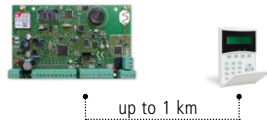

HYBRID CONTROL PANEL

WIRED / WIRELESS

X64

Bidirectional wireless system

Voice support 

Radio range 1 km

BUS line (4 wires) RS485

64 wireless / wired zones

56 programmable wireless devices on board

56 programmable wireless devices with second wireless expansion

GPRS or **3G** modules on board

868 MHz or **916 MHz** frequency

CMS multiformat

Clamps removable

iOS/Android APP
AMCPUS