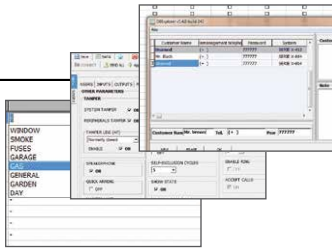

56 programmable wireless devices on board

56 programmable wireless devices with second wireless expansion

GPRS or **3G** modules on board

868 MHz or **916 MHz** frequency

CMS multiformat

Clamps removable

iOS/Android APP
AMCPUS

Settable by PC

Technical Features	X64
WIRED ZONES ON BOARD	8
WIRELESS DEVICES ON BOARD	32 devices 20 remote controls 4 sirens
WIRELESS / WIRED ZONES	64 (for wired zones with expansions or keypads)
OUTPUTS	2 on board expandable to 14 (with expansions or keypads)
USER CODE	64 users
AREAS	8
GROUPS	4
KEYPADS	8
TAG READER	8
LOG EVENTS	1000
PHONE NUMBERS	8 for SMS and private calls + 8 for CMS
CARRIERS	GPRS / 3G
REMOTE MANAGEMENT GPRS/3G	by App (iOS - Android)
REMOTE PROGRAMMING GPRS/3G	by PC software
TIMERS	8 per day week