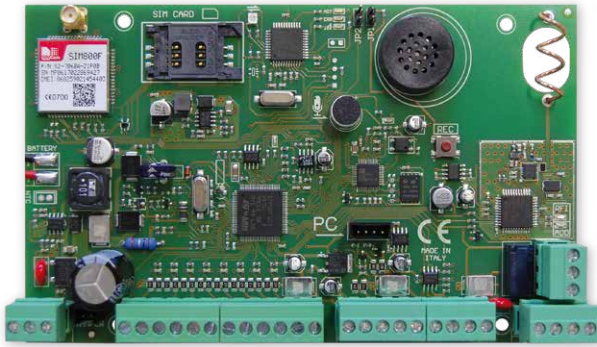

HYBRID CONTROL PANEL

WIRED / WIRELESS

X64

Bidirectional wireless system

Voice support 

Radio range 1 km

BUS line (4 wires) RS485

64 wireless / wired zones

56 programmable wireless devices on board

56 programmable wireless devices with second wireless expansion

GPRS or **3G** modules on board

868 MHz or **916 MHz** frequency

CMS multiformat

Clamps removable

iOS/Android APP
AMCPUS

Settable by PC

Technical Features	X64
WIRED ZONES ON BOARD	8
WIRELESS DEVICES ON BOARD	32 devices 20 remote controls 4 sirens
WIRELESS / WIRED ZONES	64 (for wired zones with expansions or keypads)
OUTPUTS	2 on board expandable to 14 (with expansions or keypads)
USER CODE	64 users
AREAS	8
GROUPS	4
KEYPADS	8
TAG READER	8
LOG EVENTS	1000
PHONE NUMBERS	8 for SMS and private calls + 8 for CMS
CARRIERS	GPRS / 3G
REMOTE MANAGEMENT GPRS/3G	by App (iOS - Android)
REMOTE PROGRAMMING GPRS/3G	by PC software
TIMERS	8 per day week

The **X64** is security control panel for building protection; hybrid system (wired and wireless input). The control panel has audio support on board and it's equipped of 8 wired zones on board expandable to 64 with expansion module KX-in. The control panel has an integrated radio receiver on which it is possible to program 32 wireless devices, 20 remote controls and 4 wireless sirens. The control panel support 64 wireless devices. X64 is able to notify one or more situations of ALARM, ROBBERY, TAMPERING and TROUBLE with different carriers: